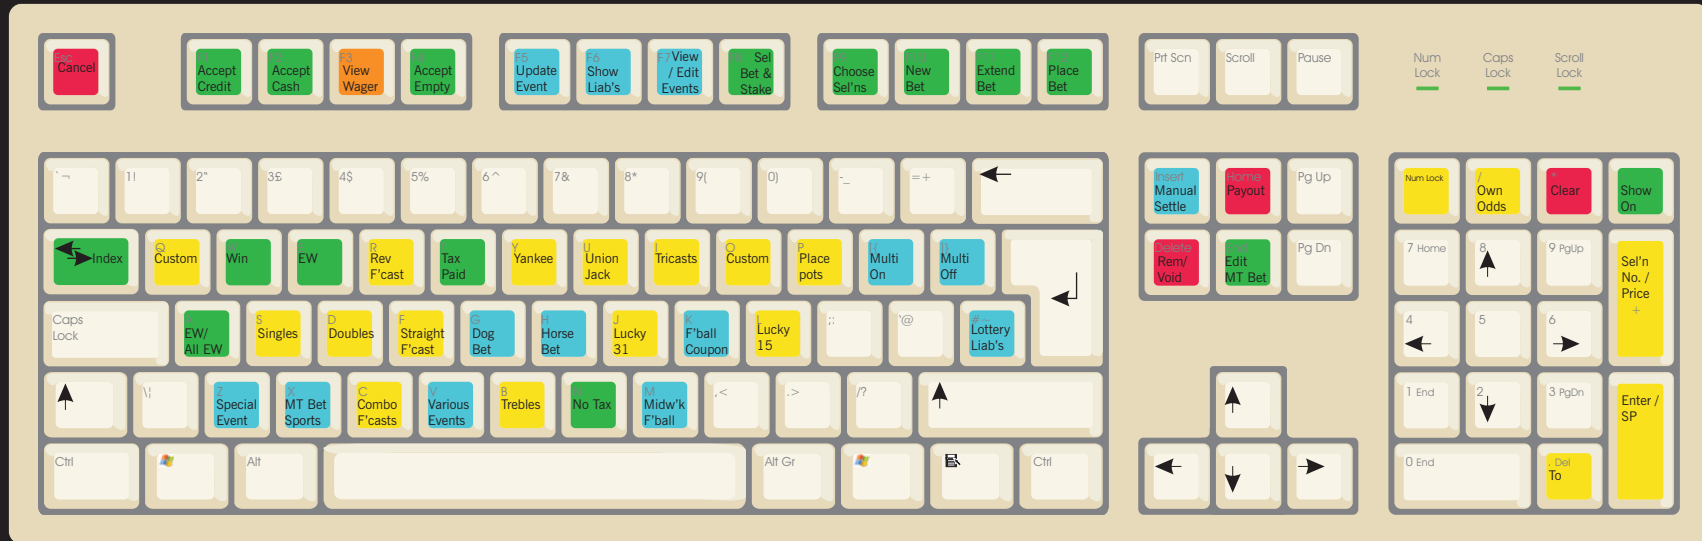

Systems You Can Bet On

Bet Placing Shortcuts ▼	
F1	Accept Credit Wager
F2	Accept Cash Wager
F4	Accept Empty Bet
F8	Choose Bet & Stake
F9	Choose Selections
F10	New Bet
F11	Extend Bet
F12	Place Bet
Tab	Index
W	Win Only
E	Each Way
T	Tax Paid
A	Each Way / All Each Way
N	No Tax
End	Edit Empty Bet
-(NP)	Show On

Bet Type Shortcuts ▼	
Q	Bet Type Shortcut (Custom)
R	Reversed Forecast
Y	Yankee
U	Union Jack
I	Tricasts
O	Bet Type Shortcut (Custom)
P	Placepots
S	Singles
D	Doubles
F	Straight Forecast
J	Lucky 31
L	Lucky 15
C	Combination Forecasts
B	Trebles
Num Lock	Num Lock
/(NP)	Own Odds
+(NP)	Selection Number / Price
Enter (NP)	Enter / SP
Del (NP)	To

Information Shortcuts ▼	
F5	Update Event
F6	Show Liabilities
F7	View or Edit Events
[Multi On
]	Multi Off
G	Greyhound Bet
H	Horseracing Bet
K	Football Coupon
#	Lotteries Liabilities (on/off)
Z	Special Event
X	American Football/Golf/Cricket/ Rugby League/Rugby Union/ Snooker/Tennis
V	Various Events
M	Midweek Soccer
Insert	Manual Settle

Void / Payout Shortcuts ▼	
Esc	Cancel
Home	Payout
Delete	Remove/Void
*(NP)	Clear

View Wager Shortcuts ▼	
F3	View Wager / Unedited Bet Ladder

System Products ▼	
➤	EPOS (Bet Capture) for Betting Shops
➤	Call Centre - Telephone Credit and Debit Betting Systems
➤	On-Line Betting Websites
➤	"Show Master" Display systems
➤	"Hostess Betty" mobile betting systems
➤	BetStream - stream bets from shops to Head Office